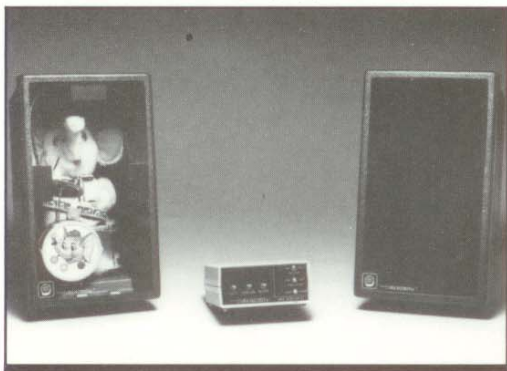

### **VRA/COR**

- For reinforcement of infants as young as 6 months.
- Selectable reinforcement (lights only or lights and animation).
- Interesting, non-threatening toys.
- Attractive, durable molded plastic enclosures.
- Smoked acrylic front display panels.
- Opaque side panels force a complete head turn for a more reliably identifiable response.
- Centering toy in clear enclosure (not shown) helps maintain orientation of child to center sound field.

### **CYBERSMITH™ VRA SYSTEM VI - DELUXE**

- Two lighted display cabinets with animated toys. (Unit on right shown with lights off).
- Clear center cabinet with toy.
- Attractive, easy to use control console.
- Underwriter's Lab (UL) approved power pack (not shown).
- Remote hand control.
- Child response unit.
- All cables and mounting hardware.
- Installation guide. (Easy plug-in installation.)
- Detailed user manual.

### **CYBERSMITH™ VRA SYSTEM VI - BASIC**

- Two lighted display cabinets with animated toys.
- Attractive, easy to use control console.
- Underwriter's Lab (UL) approved power pack (not shown).
- All cables and mounting hardware.
- Installation guide. (Easy plug-in installation).
- Detailed user manual.
- Upgradeable to a deluxe system.