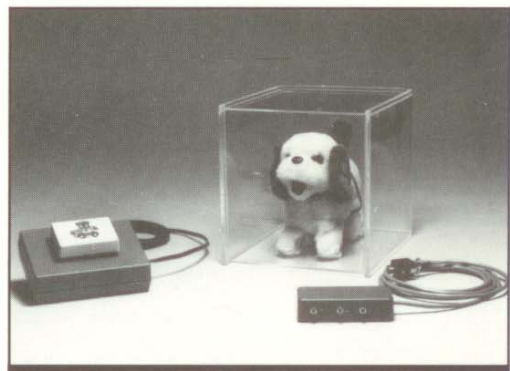

### **VRA/COR**

- For reinforcement of infants as young as 6 months.
- Selectable reinforcement (lights only or lights and animation).
- Interesting, non-threatening toys.
- Attractive, durable molded plastic enclosures.
- Smoked acrylic front display panels.
- Opaque side panels force a complete head turn for a more reliably identifiable response.
- Centering toy in clear enclosure (not shown) helps maintain orientation of child to center sound field.

### **CYBERSMITH™ VRA SYSTEM VI - DELUXE**

- Two lighted display cabinets with animated toys. (Unit on right shown with lights off).
- Clear center cabinet with toy.
- Attractive, easy to use control console.
- Underwriter's Lab (UL) approved power pack (not shown).
- Remote hand control.
- Child response unit.
- All cables and mounting hardware.
- Installation guide. (Easy plug-in installation.)
- Detailed user manual.

### **CYBERSMITH™ VRA SYSTEM VI - BASIC**

- Two lighted display cabinets with animated toys.
- Attractive, easy to use control console.
- Underwriter's Lab (UL) approved power pack (not shown).
- All cables and mounting hardware.
- Installation guide. (Easy plug-in installation).
- Detailed user manual.
- Upgradeable to a deluxe system.

### **SYSTEM VI - UPGRADE KIT**

- Clear center cabinet with toy.
  - Remote hand control.
  - Child response unit.
- Cables and mounting hardware.
  - Converts the basic system to a deluxe system.